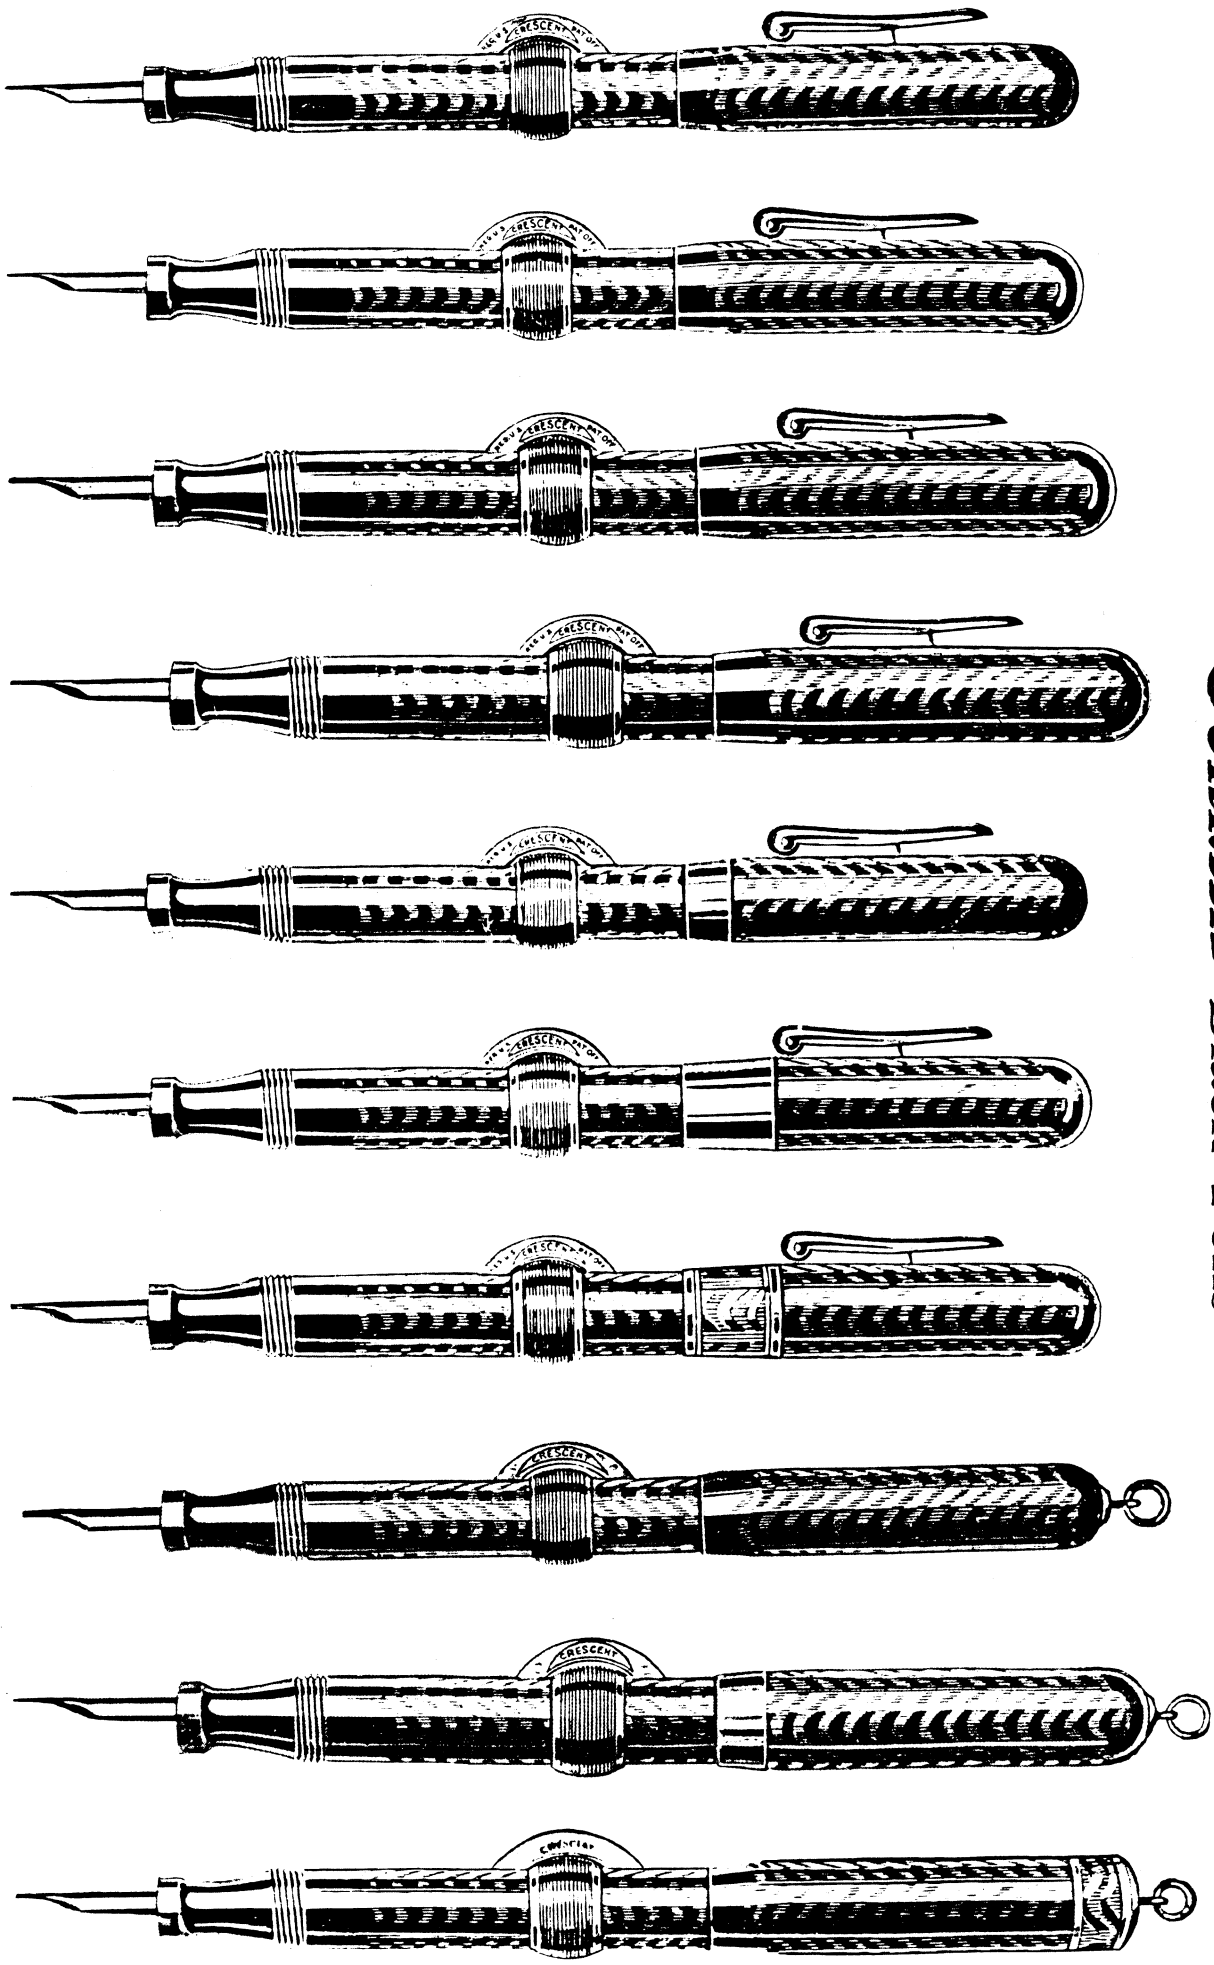

Crescent Filler Type

Conklin Black Pens

Short Length Models

No. 25PC
$2.75

No. 20PC
$2.75

No. 30PC
$3.25

No. 40PC
$4.25

251PC

22PC

32PC

254P

2514P

23P

Ring Tip and Plain Polished Gold Band
25PC becomes 2514P at $3.25
20PC becomes 214P at 3.25
30PC becomes 314P at 3.75

1/4-in. Plain Polished and Chased Gold Band on Cap
25PC becomes 251PC at $3.25
20PC becomes 21PC at 3.25
30PC becomes 31PC at 3.75

Half-inch Plain Polished or Chased Gold Band on Cap
20PC becomes 22PC at $3.75
30PC becomes 32PC at 4.25

The Ring Tip
25PC becomes 254P at $2.75
20PC becomes 24P at 2.75
30PC becomes 34P at 3.25

The Chateleine
25PC becomes 253P at $3.50
20PC becomes 23P at 3.50
30PC becomes 33P at 4.00